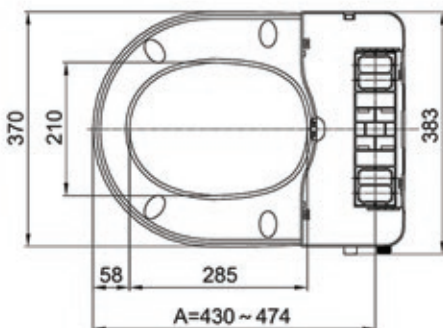

Soft Close

Gentle Close on both
Seat and Cover

Brass Fittings

Heavy Duty Use

Technical Information

Distance Between Mounting Bolt on Toilet Bowl: 136mm - 174mm, 184mm - 222mm

Product Dimensions: 500mm x 370mm x 60mm