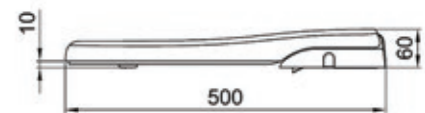

Soft Close

Gentle Close on both
Seat and Cover

Brass Fittings

Heavy Duty Use

Technical Information

Distance Between Mounting Bolt on Toilet Bowl: 136mm - 174mm, 184mm - 222mm

Product Dimensions: 500mm x 370mm x 60mm