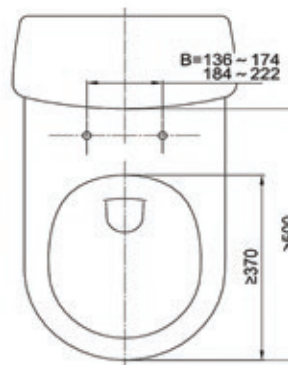

Soft Close

Gentle Close on both
Seat and Cover

Brass Fittings

Heavy Duty Use

Technical Information

Distance Between Mounting Bolt on Toilet Bowl: 136mm - 174mm, 184mm - 222mm

Product Dimensions: 500mm x 370mm x 60mm