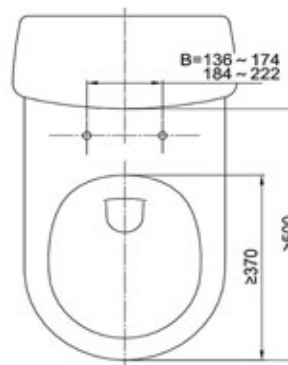

Soft Close

Gentle Close on both
Seat and Cover

PVC Fittings

Reliable and Durable

Technical Information

Distance Between Mounting Bolt on Toilet Bowl: 136mm - 174mm, 184mm - 222mm

Product Dimensions: 500mm x 370mm x 60mm