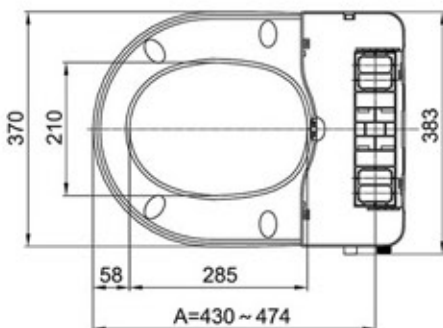

Soft Close

Gentle Close on both
Seat and Cover

PVC Fittings

Reliable and Durable

Technical Information

Distance Between Mounting Bolt on Toilet Bowl: 136mm - 174mm, 184mm - 222mm

Product Dimensions: 500mm x 370mm x 60mm