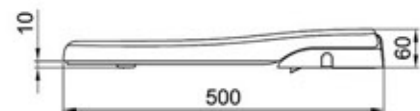

Soft Close

Gentle Close on both
Seat and Cover

PVC Fittings

Reliable and Durable

Technical Information

Distance Between Mounting Bolt on Toilet Bowl: 136mm - 174mm, 184mm - 222mm

Product Dimensions: 500mm x 370mm x 60mm