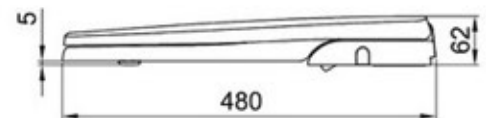

Soft Close

Gentle Close on both
Seat and Cover

PVC Fittings

Reliable and Durable

Technical Information

Distance Between Mounting Bolt on Toilet Bowl: 136mm - 174mm

Product Dimensions: 470mm x 370mm x 62mm