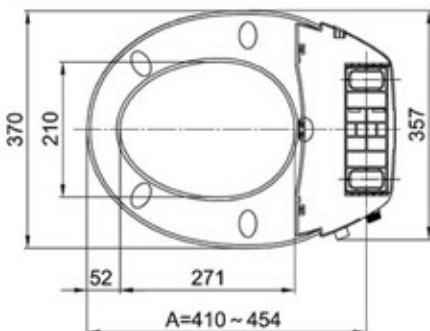

Soft Close

Gentle Close on both
Seat and Cover

PVC Fittings

Reliable and Durable

Technical Information

Distance Between Mounting Bolt on Toilet Bowl: 136mm - 174mm

Product Dimensions: 470mm x 370mm x 62mm