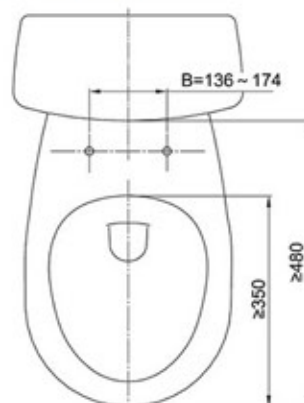

Soft Close

Gentle Close on both
Seat and Cover

PVC Fittings

Reliable and Durable

Technical Information

Distance Between Mounting Bolt on Toilet Bowl: 136mm - 174mm

Product Dimensions: 470mm x 370mm x 62mm